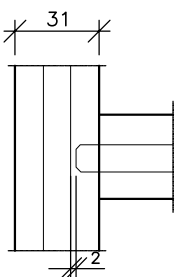

1.

2.

1a.

2a

1b.

2b.

2c.

2d.

3

4.

3a

Perfektion Made in Austria
 MUSTONICA
 499 ASSELV SIA. KK
 4800 2000
 0043 2000

SKANDI·BO®

ALL MEASUREMENTS IN MM

Drawing 1.1 ID31 - Full glass wall Januar 2010