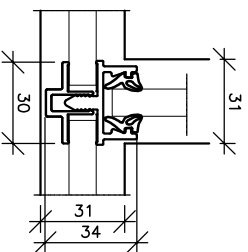

1.

2.

1a.

2a

1b.

2b.

2c.

2d.

3

4.

3a

Perfektion Made in Austria
 MUSTONICA
 499 ASSELV SIA. KK
 4800 2000
 0043 2000

SKANDI·BO®

ALL MEASUREMENTS IN MM

Drawing 1.1 ID31 - Full glass wall Januar 2010