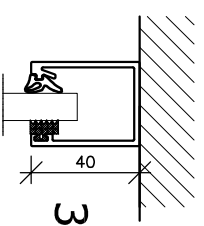

3

4.

3a

Perfektion Made in Austria
 MUSTONICA
 499 ASSELV SIA. KK
 4800 2000
 0043 2000

SKANDI·BO®

ALL MEASUREMENTS IN MM

Drawing 1.1 ID31 - Full glass wall Januar 2010