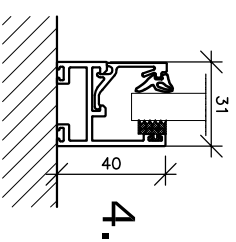

3

4.

3a

Perfektion Made in Austria
 MUSTONICA
 499 ASSELV SIA. KK
 4800 2000
 0043 2000

SKANDI·BO®

ALL MEASUREMENTS IN MM

Drawing 1.1 ID31 - Full glass wall Januar 2010