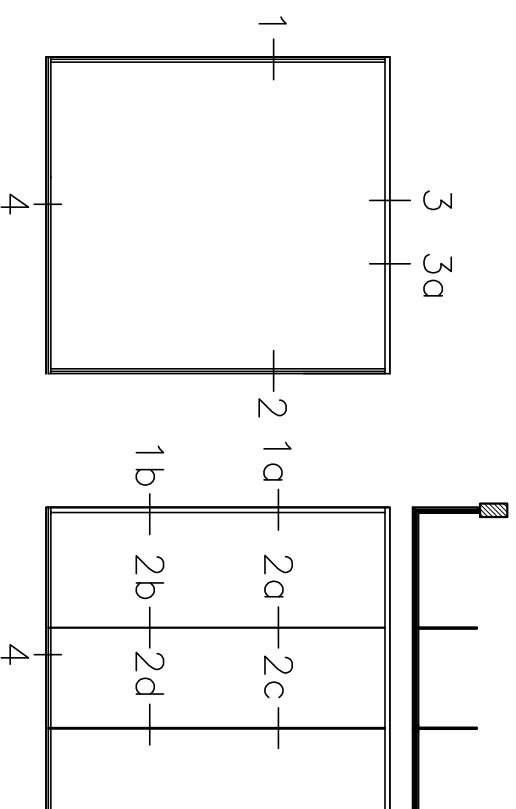

1.

2.

1a.

2a

1b.

2b.

2c.

2d.

3

4.

3a

Perfektion Made in Austria
 MUSTONICA
 499 ASSELV SIA. KK
 4800 2000
 0043 2000

SKANDI·BO®

ALL MEASUREMENTS IN MM

Drawing 1.1 ID31 - Full glass wall Januar 2010